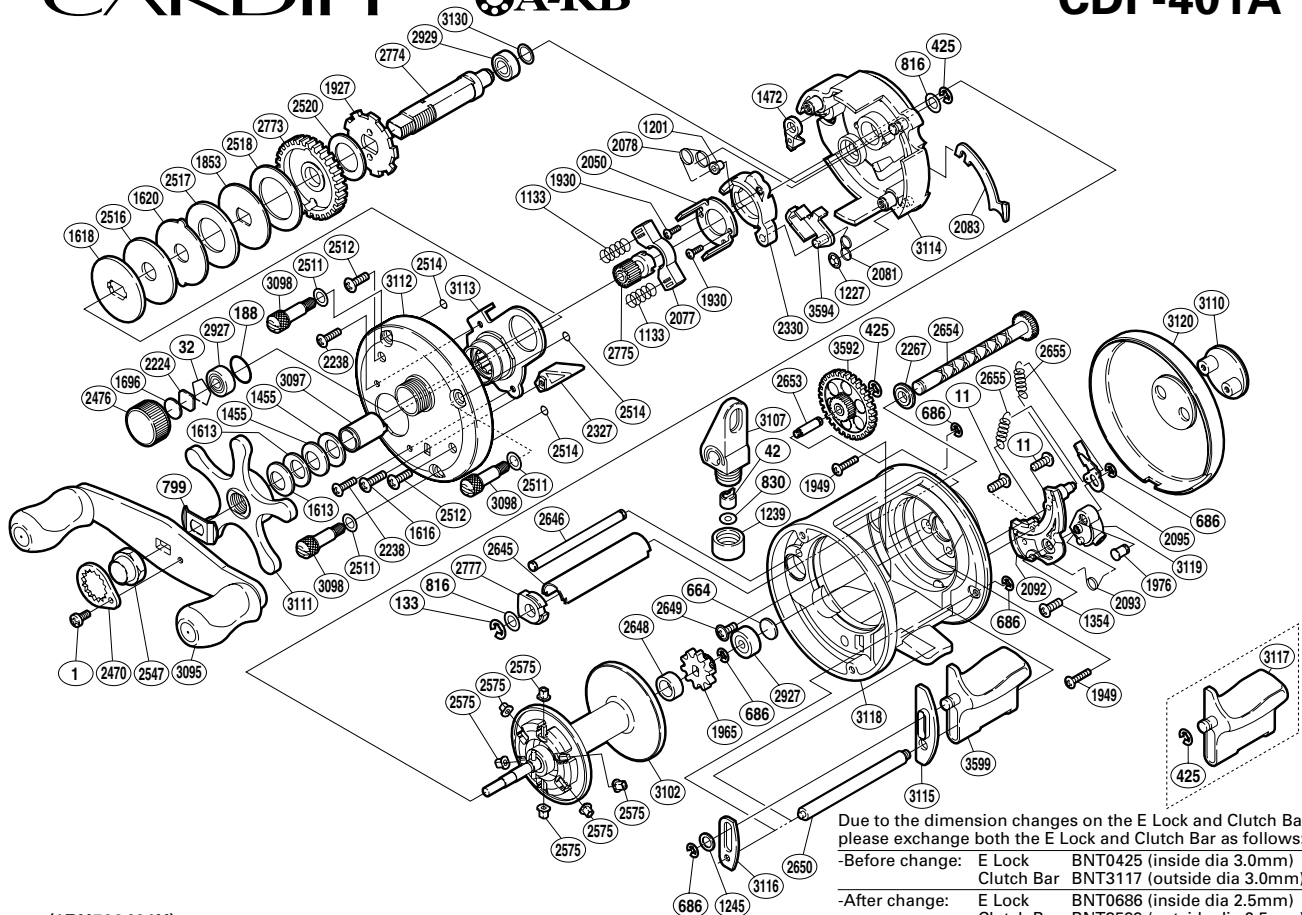

# SHIMANO

CARDIFF 

CDF-401A

(1RH532401U)

Part No.	Description	Part No.	Description	Part No.	Description
BNT0001	Screw	BNT1976	Click Shaft	BNT2653	Idle Gear B Shaft
BNT0011	Screw	BNT2050	Clutch Cam Retainer	BNT2654	Worm Shaft
BNT0032	Bearing Retainer	BNT2077	Yoke	BNT2655	Click Spring
BNT0042	Line Guide Pawl	BNT2078	Retractor Spring	BNT2773	Drive Gear
BNT0133	E Lock	BNT2081	Clutch Pawl Spring	BNT2774	Drive Shaft
BNT0188	O Ring	BNT2083	Clutch Plate	BNT2775	Pinion Gear
BNT0425	E Lock	BNT2092	Click Plate	BNT2777	Worm Bushing A
BNT0664	Spacer B	BNT2093	Click Switch Spring	BNT2927	Ball Bearing
BNT0686	E Lock	BNT2095	Click Pawl	BNT2929	Ball Bearing
BNT0799	Friction Washer	BNT2224	Spool Tension Spacer A	BNT3095	Handle Assembly
BNT0816	Washer	BNT2238	Screw	BNT3097	Roller Clutch Inner Tube
BNT0830	Space	BNT2267	Worm Bushing B	BNT3098	Side Plate Nut
BNT1133	Yoke Spring	BNT2327	Return Pin Guide	BNT3102	Spool Assembly
BNT1201	Retractor Spring Collar	BNT2330	Clutch Cam	BNT3107	Line Guide
BNT1227	Push Nut (SPN-2)	BNT2470	Handle Nut Plate	BNT3110	Side I.D. Plate
BNT1239	Pawl Cap	BNT2476	Cast Control Cap	BNT3111	Star Drag
BNT1245	Spacer	BNT2511	Washer	BNT3112	Left Side Plate
BNT1354	Screw	BNT2512	Screw	BNT3113	Roller Clutch Assembly
BNT1455	Drag Spring Washer H	BNT2514	O Ring	BNT3114	Set Plate
BNT1472	Anti-Reverse Pawl	BNT2516	Drag Washer AG	BNT3115	Clutch Button Guide A
BNT1613	Drag Spring Washer L	BNT2517	Drag Washer CG	BNT3116	Clutch Button Guide B
BNT1616	Screw	BNT2518	Drag Washer BG	BNT3118	One-Piece Frame
BNT1618	Key Washer C	BNT2520	Drive Shaft Washer B	BNT3119	Click Switch
BNT1620	Eared Washer	BNT2547	Handle Nut	BNT3120	Right Side Plate
BNT1696	Cast Control Spacer B	BNT2575	Brake Collar	BNT3130	Washer
BNT1853	Key Washer A	BNT2645	Level Wind Guard	BNT3592	Idle Gear B
BNT1927	Anti-Reverse Ratchet	BNT2646	Stabilizer Bar	BNT3594	Clutch Pawl
BNT1930	Screw	BNT2648	Idle Gear A Bush	BNT3599	Quick-Fire II Clutch Bar
BNT1949	Screw	BNT2649	Screw		
BNT1965	Idle Gear A	BNT2650	Clutch Button Support Bar		